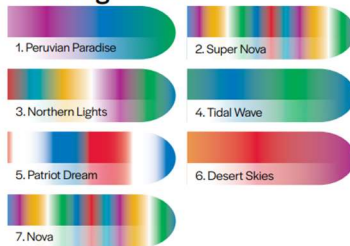

Seven Light Shows